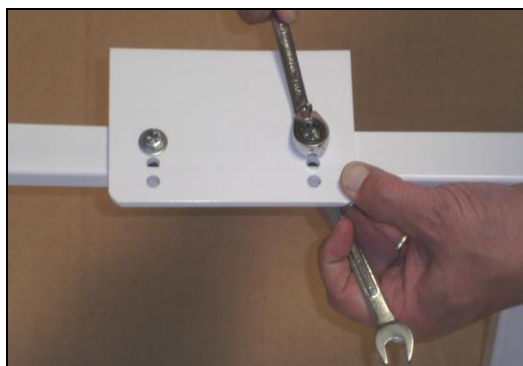

Instructions for Installation and Use:

CONTENTS: SEE FIGURE 1

- 1- LADDER MOUNTING BRACKET
- 1- LOAD-A-PUP SECURITY STRAP WITH SNAP HOOK
- 2- LADDER CINCHING STRAPS
- 2- 1/4" X 1" BOLTS
- 2- NYLON WASHERS
- 4- FLAT WASHERS
- 2- 1/4" LOCKNUTS
- 1- LOAD-A-PUP PLATFORM ASSEMBLY WITH PRE-INSTALLED CABLES AND "U" BRACKET

FIG. 1

FIG. 2

STEP 1-INSTALLING LADDER MOUNTING BRACKET-SEE FIGURE 2

SELECT THE PROPER HOLES IN THE LADDER MOUNTING BRACKET THAT WILL ALLOW FOR A SECURE FIT TO LADDER RUNG. ASSEMBLE THE LADDER MOUNTING BRACKET TO THE LOAD-A-PUP PLATFORM ASSEMBLY USING 2- 1/4" X 1" BOLTS, 4- FLAT WASHERS, 2- 1/4" LOCKNUTS & 2- NYLON WASHERS. TIGHTEN SECURELY.

****NOTE**** THE 2 NYLON WASHERS ARE TO BE PLACED BETWEEN THE LADDER MOUNTING BRACKET AND THE UPRIGHTS OF THE LOAD-A-PUP PLATFORM ASSEMBLY.

STEP 2-SEE FIGURE 3
PLACE LOAD-A-PUP ONTO DESIRED
RUNG OF BOAT LADDER.

FIG. 3

FIG. 4

FIG. 4A

FIG. 4B

STEP 3-INSTALLING SECURITY STRAP WITH SNAP HOOK-SEE FIGURE 4 & 4A

TO SECURE THE LOAD-A-PUP TO THE BOAT, INSTALL THE LOAD-A-PUP SECURITY STRAP WITH SNAP HOOK. ATTACH THE END OF THE STRAP WITHOUT THE SNAP HOOK TO A SECURE POINT ON THE BOAT AND CLIP THE SNAP HOOK ONTO THE BOLT IN THE “U” BRACKET.